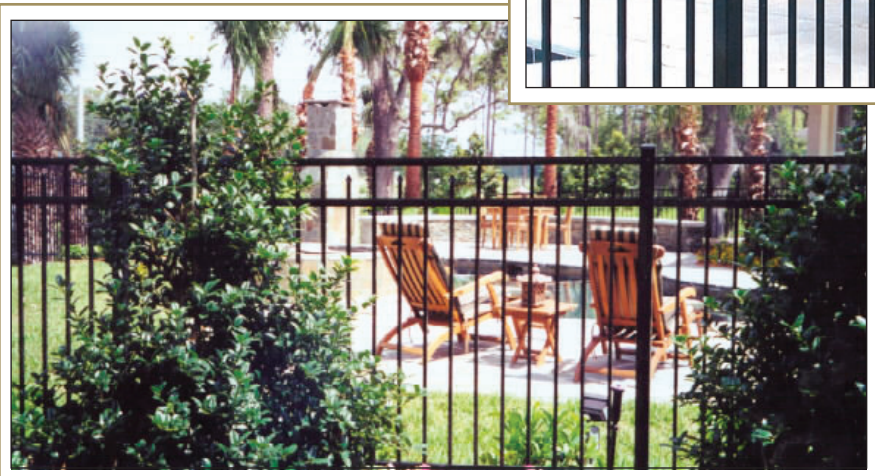

**Echelon Plus
also offers
specialty fences
for safety and
containment of
children and pets**

**POOL
PANELS**

For some applications, like swimming pool or child care perimeters, a minimum span between top and bottom rails may be required and a flush bottom rail may be necessary to meet applicable building codes. Echelon Plus® has 2-rail and 3-rail designs specifically for this.