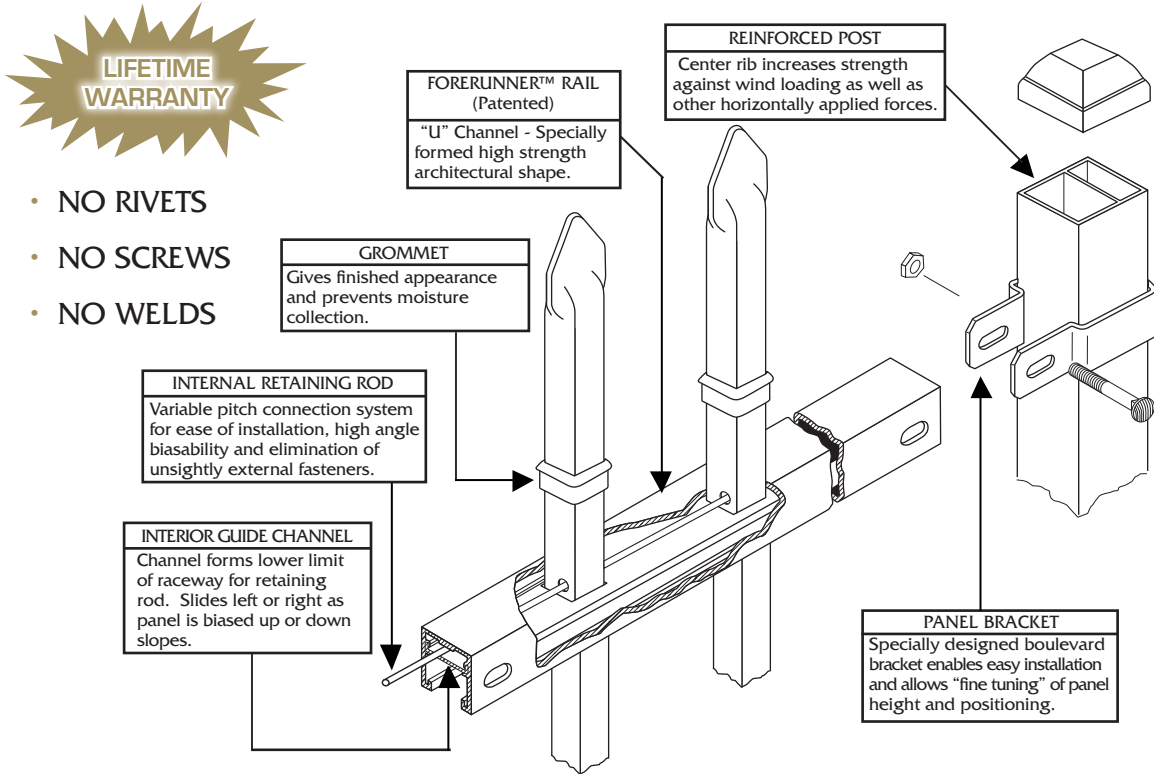

The Echelon® ornamental fence product line is a revolutionary system of fences and gates that boasts an attractive “good neighbor” appearance with no exposed fasteners. Any truly great product must have a defining feature that sets it apart from all others; Ameristar’s Echelon® has the revolutionary ForeRunner™ rail.

Echelon Plus® Posts: 2-1/2” Square x .060” with Reinforced Web
Echelon Plus® Rails: 1-7/16” W x 1-1/4” H (.075” side walls / .055” top wall)
Echelon Plus Pickets: 3/4” x 3/4” x .045”