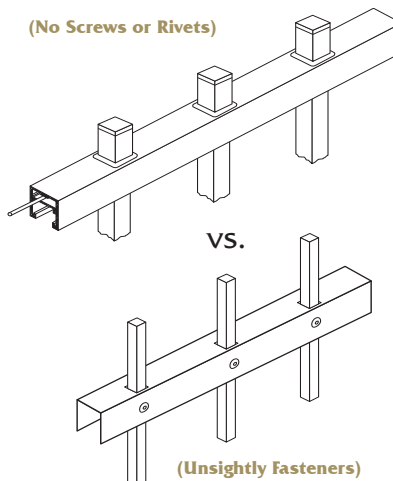

The cross-section of the Echelon Plus® rail is reinforced with an internal web that significantly increases strength, particularly against forces acting horizontally. This added strength, coupled with an improved post design, powder-coated finish, and fully welded gates, guarantees years of maintenance-free service and value.

VS.

**CONVENTIONAL
U-CHANNEL**

Removable Tek Screws

- Picket attachment can be easily compromised with simple tool
- Tip of Tek screw barely engages one wall of picket
- Exposed Tek screw detracts from a smooth architectural profile

SECURITY

ForeRunner™ Rail with Enclosed Retaining Rod
 Attachment cannot be compromised.

(No Fasteners are Exposed)

BEAUTY

“Good Neighbor Design”
 Rod Follows ForeRunner™ Centerline
 Clean uninterrupted look.

(No Screws or Rivets)

FUNCTIONALITY

Biasability a minimum of 25%

Boulevard Bracket

Enables accurate adjustment during installation

**The Echelon Plus
Classic style
provides
everything
ever asked
from a fence!**