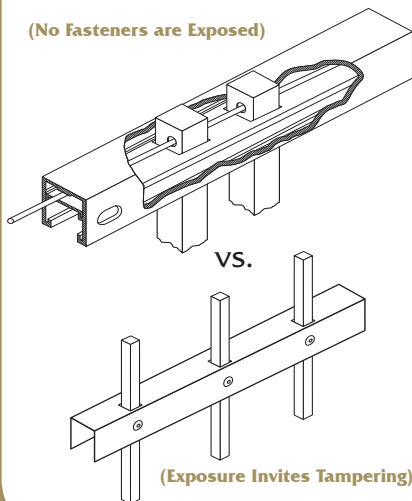

VS.

**CONVENTIONAL
U-CHANNEL**

Removable Tek Screws

- Picket attachment can be easily compromised with simple tool
- Tip of Tek screw barely engages one wall of picket
- Exposed Tek screw detracts from a smooth architectural profile

Echelon Plus® Posts: 2-1/2” Square x .060” with Reinforced Web
Echelon Plus® Rails: 1-7/16” W x 1-1/4” H (.075” side walls / .055” top wall)
Echelon Plus Pickets: 3/4” x 3/4” x .045”

AMERISTAR® ECHELON PLUS®
WITH FORERUNNER™ RAIL & RETAINING ROD

SECURITY

ForeRunner™ Rail with Enclosed Retaining Rod
 Attachment cannot be compromised.

(No Fasteners are Exposed)

BEAUTY

“Good Neighbor Design”
 Rod Follows ForeRunner™ Centerline
 Clean uninterrupted look.

(No Screws or Rivets)

FUNCTIONALITY

Biasability a minimum of 25%

Boulevard Bracket

Enables accurate adjustment during installation

**The Echelon Plus
Classic style
provides
everything
ever asked
from a fence!**