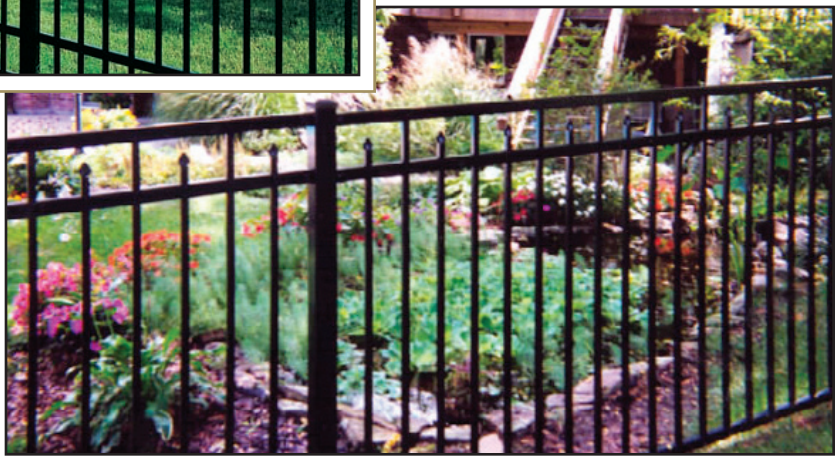

The unique Echelon Plus® Conqueror panel configuration offers the ‘best of both worlds’ by combining the striking look of spear-topped pickets with the safety of a flush top rail.