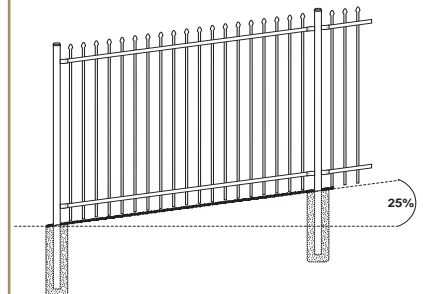

Echelon Plus® Posts: 2-1/2” Square x .060” with Reinforced Web
Echelon Plus® Rails: 1-7/16” W x 1-1/4” H (.075” side walls / .055” top wall)
Echelon Plus Pickets: 3/4” x 3/4” x .045”

AMERISTAR® ECHELON PLUS®
WITH FORERUNNER™ RAIL & RETAINING ROD

SECURITY

ForeRunner™ Rail with Enclosed Retaining Rod
 Attachment cannot be compromised.

(No Fasteners are Exposed)

BEAUTY

“Good Neighbor Design”
 Rod Follows ForeRunner™ Centerline
 Clean uninterrupted look.

(No Screws or Rivets)

FUNCTIONALITY

Biasability a minimum of 25%

Boulevard Bracket

Enables accurate adjustment during installation

**The Echelon Plus
Classic style
provides
everything
ever asked
from a fence!**

Traditional spear-pointed pickets extend above the top rail of the popular Classic style. The picket spear is formed with a 3/8" diameter rounded tip rather than a sharp point.

**The Echelon Plus
Genesis style
is a base
for multiple
customized
designs!**