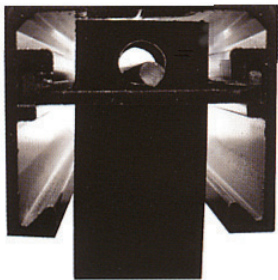

THE ECHELON PLUS® DIFFERENCE

**ECHELON PLUS®
FORERUNNER™**

Internal Locking System

- Internal rod is tamperproof; pickets cannot be removed
- Rod goes through two walls of picket giving twice the shear strength
- Rod is completely hidden; rail has clean, finished appearance

VS.

**CONVENTIONAL
U-CHANNEL**