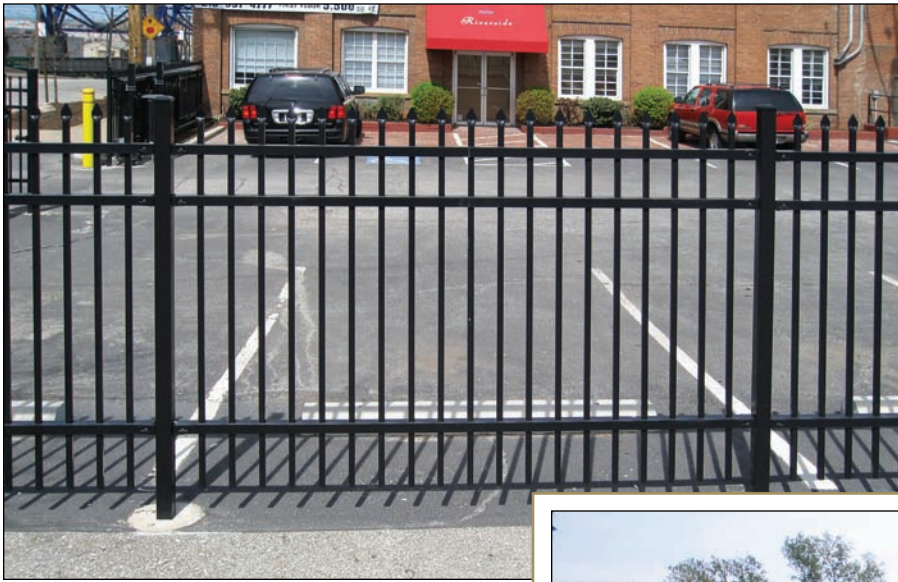

The Echelon® ornamental fence product line is a revolutionary system of fences and gates that boasts an attractive “good neighbor” appearance with no exposed fasteners. Any truly great product must have a defining feature that sets it apart from all others; Ameristar’s Echelon® has the revolutionary ForeRunner™ rail.

(No Screws or Rivets)

FUNCTIONALITY

Biasability a minimum of 25%

Boulevard Bracket

Enables accurate adjustment during installation

**The Echelon Plus
Classic style
provides
everything
ever asked
from a fence!**

Traditional spear-pointed pickets extend above the top rail of the popular Classic style. The picket spear is formed with a 3/8" diameter rounded tip rather than a sharp point.

**The Echelon Plus
Genesis style
is a base
for multiple
customized
designs!**

Like all
Echelon Plus styles,
Majestic fills all of
today's fence needs!

- ALL-PURPOSE
- ALL-WEATHER
- ALL-BUDGET

**PATENTED
RAIL DESIGN**

The flush-top Majestic style offers contemporary simplicity that ensures a smooth and clear line of sight and allows the ornamental perimeter fence to be used as a railing system bordering walkways and bikepaths.